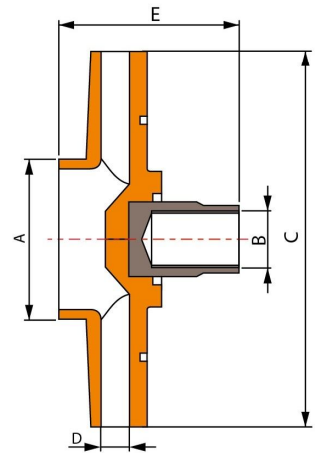

Impellers for pump

Product Code	A	B	C	D	E	Material
PI009P	39.0	8.5	130.0	6.0	35.5	PPO+Brass

Product Code	A	B	C	D	E	Material
PI010P	39.0	9.0	130.0	7.5	33.6	PPO+Brass

Product Code	A	B	C	D	E	Material
PI011P-1	53.0	7/16-20 UNF	112.0	5.8	61.0	PPO+Brass
PI011P-2	53.0	7/16-20 UNF	116.0	6.6	61.0	PPO+Brass

Product Code	A	B	C	D	E	Material
PI012-1	55.2	1/2-20 UNF	124.0	8.5	57.3	PPO+Brass
PI012-2	55.2	1/2-20 UNF	124.0	7.2	57.3	PPO+Brass
PI012-3	55.2	1/2-20 UNF	124.0	6.0	57.3	PPO+Brass