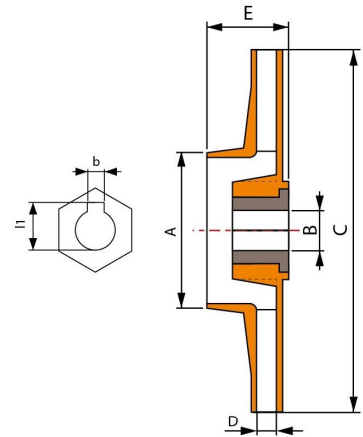

# Impellers for pump

Product Code	A	B	C	D	E	Material
PI009P	39.0	8.5	130.0	6.0	35.5	PPO+Brass

Product Code	A	B	C	D	E	Material
PI010P	39.0	9.0	130.0	7.5	33.6	PPO+Brass

Product Code	A	B	C	D	E	Material
PI011P-1	53.0	7/16-20 UNF	112.0	5.8	61.0	PPO+Brass
PI011P-2	53.0	7/16-20 UNF	116.0	6.6	61.0	PPO+Brass

Product Code	A	B	C	D	E	Material
PI012-1	55.2	1/2-20 UNF	124.0	8.5	57.3	PPO+Brass
PI012-2	55.2	1/2-20 UNF	124.0	7.2	57.3	PPO+Brass
PI012-3	55.2	1/2-20 UNF	124.0	6.0	57.3	PPO+Brass