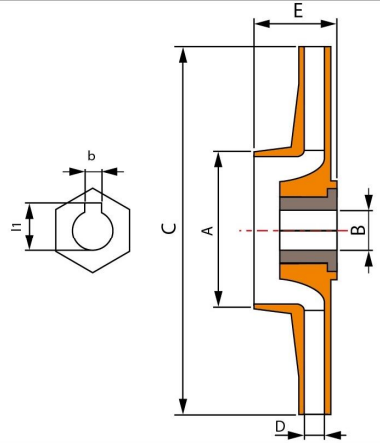

# Impellers for pump

Product Code	A	B	C	D	E	Material
PI009P	39.0	8.5	130.0	6.0	35.5	PPO+Brass

Product Code	A	B	C	D	E	Material
PI010P	39.0	9.0	130.0	7.5	33.6	PPO+Brass

Product Code	A	B	C	D	E	Material
PI011P-1	53.0	7/16-20 UNF	112.0	5.8	61.0	PPO+Brass
PI011P-2	53.0	7/16-20 UNF	116.0	6.6	61.0	PPO+Brass

Product Code	A	B	C	D	E	Material
PI012-1	55.2	1/2-20 UNF	124.0	8.5	57.3	PPO+Brass
PI012-2	55.2	1/2-20 UNF	124.0	7.2	57.3	PPO+Brass
PI012-3	55.2	1/2-20 UNF	124.0	6.0	57.3	PPO+Brass