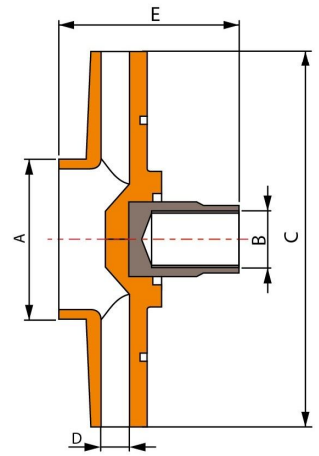

# Impellers for pump

Product Code	A	B	C	D	E	Material
PI009P	39.0	8.5	130.0	6.0	35.5	PPO+Brass

Product Code	A	B	C	D	E	Material
PI010P	39.0	9.0	130.0	7.5	33.6	PPO+Brass

Product Code	A	B	C	D	E	Material
PI011P-1	53.0	7/16-20 UNF	112.0	5.8	61.0	PPO+Brass
PI011P-2	53.0	7/16-20 UNF	116.0	6.6	61.0	PPO+Brass

Product Code	A	B	C	D	E	Material
PI012-1	55.2	1/2-20 UNF	124.0	8.5	57.3	PPO+Brass
PI012-2	55.2	1/2-20 UNF	124.0	7.2	57.3	PPO+Brass
PI012-3	55.2	1/2-20 UNF	124.0	6.0	57.3	PPO+Brass