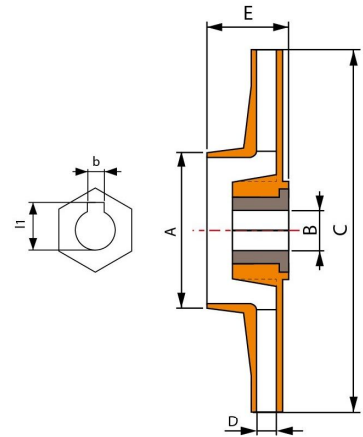

Impellers for pump

Product Code	A	B	C	D	E	Material
PI009P	39.0	8.5	130.0	6.0	35.5	PPO+Brass

Product Code	A	B	C	D	E	Material
PI010P	39.0	9.0	130.0	7.5	33.6	PPO+Brass

Product Code	A	B	C	D	E	Material
PI011P-1	53.0	7/16-20 UNF	112.0	5.8	61.0	PPO+Brass
PI011P-2	53.0	7/16-20 UNF	116.0	6.6	61.0	PPO+Brass

Product Code	A	B	C	D	E	Material
PI012-1	55.2	1/2-20 UNF	124.0	8.5	57.3	PPO+Brass
PI012-2	55.2	1/2-20 UNF	124.0	7.2	57.3	PPO+Brass
PI012-3	55.2	1/2-20 UNF	124.0	6.0	57.3	PPO+Brass