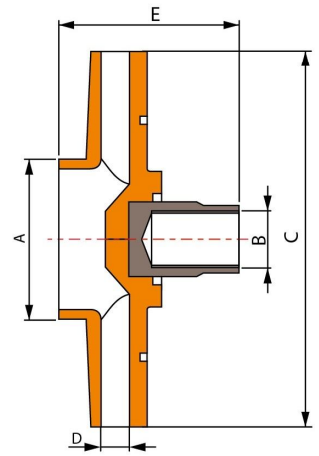

Impellers for pump

Product Code	A	B	C	D	E	Material
PI009P	39.0	8.5	130.0	6.0	35.5	PPO+Brass

Product Code	A	B	C	D	E	Material
PI010P	39.0	9.0	130.0	7.5	33.6	PPO+Brass

Product Code	A	B	C	D	E	Material
PI011P-1	53.0	7/16-20 UNF	112.0	5.8	61.0	PPO+Brass
PI011P-2	53.0	7/16-20 UNF	116.0	6.6	61.0	PPO+Brass

Product Code	A	B	C	D	E	Material
PI012-1	55.2	1/2-20 UNF	124.0	8.5	57.3	PPO+Brass
PI012-2	55.2	1/2-20 UNF	124.0	7.2	57.3	PPO+Brass
PI012-3	55.2	1/2-20 UNF	124.0	6.0	57.3	PPO+Brass