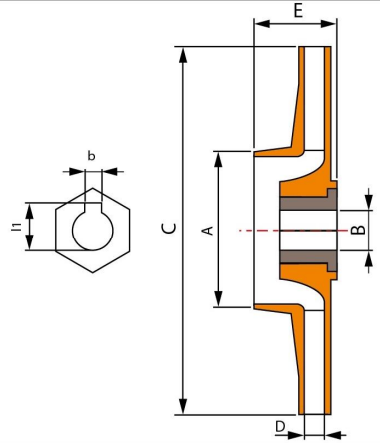

Impellers for pump

Product Code	A	B	C	D	E	Material
PI009P	39.0	8.5	130.0	6.0	35.5	PPO+Brass

Product Code	A	B	C	D	E	Material
PI010P	39.0	9.0	130.0	7.5	33.6	PPO+Brass

Product Code	A	B	C	D	E	Material
PI011P-1	53.0	7/16-20 UNF	112.0	5.8	61.0	PPO+Brass
PI011P-2	53.0	7/16-20 UNF	116.0	6.6	61.0	PPO+Brass

Product Code	A	B	C	D	E	Material
PI012-1	55.2	1/2-20 UNF	124.0	8.5	57.3	PPO+Brass
PI012-2	55.2	1/2-20 UNF	124.0	7.2	57.3	PPO+Brass
PI012-3	55.2	1/2-20 UNF	124.0	6.0	57.3	PPO+Brass