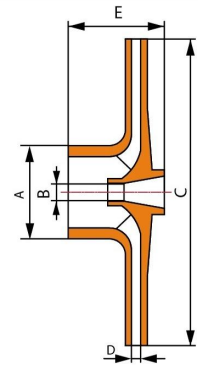

Impellers for pump

Product Code	A	B	C	D	E	Material
PI004P	32.0	10.0	120.0	4.0	20.5	PPO+Brass

Product Code	A	B	C	D	E	Material
PI005P	37.0	12.0	115.0	3.1	28.0	PPO+Brass

Product Code	A	B	C	D	E	Material
PI006P-1	40.5	14.0	126.0	4.0	29.5	PPO+Brass
PI006P-2	40.5	14.0	126.0	5.0	29.5	PPO+Brass

Product Code	A	B	C	D	E	Material
PI007P	37.4	M8	114.0	2.5	29.5	PPO+Brass

Product Code	A	B	C	D	E	Material
PI008C	46.0	M10	130.0	3.8	31.7	PC+Brass

ISO9001& TS16949