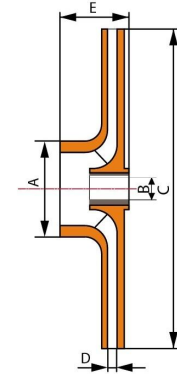

Impellers for pump

Product Code	A	B	C	D	E	Material
PI004P	32.0	10.0	120.0	4.0	20.5	PPO+Brass

Product Code	A	B	C	D	E	Material
PI005P	37.0	12.0	115.0	3.1	28.0	PPO+Brass

Product Code	A	B	C	D	E	Material
PI006P-1	40.5	14.0	126.0	4.0	29.5	PPO+Brass
PI006P-2	40.5	14.0	126.0	5.0	29.5	PPO+Brass

Product Code	A	B	C	D	E	Material
PI007P	37.4	M8	114.0	2.5	29.5	PPO+Brass

Product Code	A	B	C	D	E	Material
PI008C	46.0	M10	130.0	3.8	31.7	PC+Brass

ISO9001& TS16949