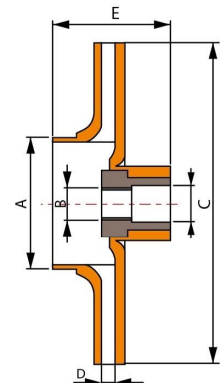

Impellers for pump

Product Code	A	B	C	D	E	Material
PI004P	32.0	10.0	120.0	4.0	20.5	PPO+Brass

Product Code	A	B	C	D	E	Material
PI005P	37.0	12.0	115.0	3.1	28.0	PPO+Brass

Product Code	A	B	C	D	E	Material
PI006P-1	40.5	14.0	126.0	4.0	29.5	PPO+Brass
PI006P-2	40.5	14.0	126.0	5.0	29.5	PPO+Brass

Product Code	A	B	C	D	E	Material
PI007P	37.4	M8	114.0	2.5	29.5	PPO+Brass

Product Code	A	B	C	D	E	Material
PI008C	46.0	M10	130.0	3.8	31.7	PC+Brass

ISO9001& TS16949