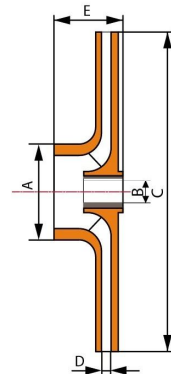

Impellers for pump

Product Code	A	B	C	D	E	Material
PI004P	32.0	10.0	120.0	4.0	20.5	PPO+Brass

Product Code	A	B	C	D	E	Material
PI005P	37.0	12.0	115.0	3.1	28.0	PPO+Brass

Product Code	A	B	C	D	E	Material
PI006P-1	40.5	14.0	126.0	4.0	29.5	PPO+Brass
PI006P-2	40.5	14.0	126.0	5.0	29.5	PPO+Brass

Product Code	A	B	C	D	E	Material
PI007P	37.4	M8	114.0	2.5	29.5	PPO+Brass

Product Code	A	B	C	D	E	Material
PI008C	46.0	M10	130.0	3.8	31.7	PC+Brass

ISO9001& TS16949