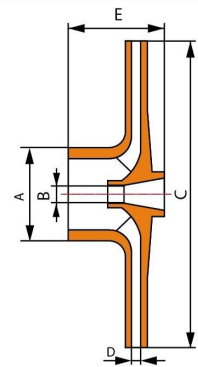

Impellers for pump

Product Code	A	B	C	D	E	Material
PI004P	32.0	10.0	120.0	4.0	20.5	PPO+Brass

Product Code	A	B	C	D	E	Material
PI005P	37.0	12.0	115.0	3.1	28.0	PPO+Brass

Product Code	A	B	C	D	E	Material
PI006P-1	40.5	14.0	126.0	4.0	29.5	PPO+Brass
PI006P-2	40.5	14.0	126.0	5.0	29.5	PPO+Brass

Product Code	A	B	C	D	E	Material
PI007P	37.4	M8	114.0	2.5	29.5	PPO+Brass

Product Code	A	B	C	D	E	Material
PI008C	46.0	M10	130.0	3.8	31.7	PC+Brass

ISO9001& TS16949