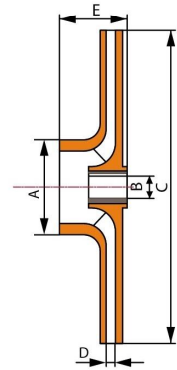

Impellers for pump

Product Code	A	B	C	D	E	Material
PI004P	32.0	10.0	120.0	4.0	20.5	PPO+Brass

Product Code	A	B	C	D	E	Material
PI005P	37.0	12.0	115.0	3.1	28.0	PPO+Brass

Product Code	A	B	C	D	E	Material
PI006P-1	40.5	14.0	126.0	4.0	29.5	PPO+Brass
PI006P-2	40.5	14.0	126.0	5.0	29.5	PPO+Brass

Product Code	A	B	C	D	E	Material
PI007P	37.4	M8	114.0	2.5	29.5	PPO+Brass

Product Code	A	B	C	D	E	Material
PI008C	46.0	M10	130.0	3.8	31.7	PC+Brass

ISO9001& TS16949