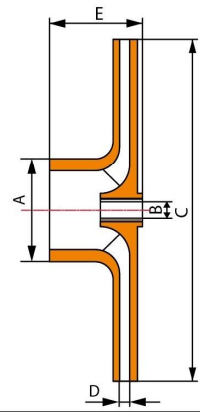

Impellers for pump

Product Code	A	B	C	D	E	Material
PI004P	32.0	10.0	120.0	4.0	20.5	PPO+Brass

Product Code	A	B	C	D	E	Material
PI005P	37.0	12.0	115.0	3.1	28.0	PPO+Brass

Product Code	A	B	C	D	E	Material
PI006P-1	40.5	14.0	126.0	4.0	29.5	PPO+Brass
PI006P-2	40.5	14.0	126.0	5.0	29.5	PPO+Brass

Product Code	A	B	C	D	E	Material
PI007P	37.4	M8	114.0	2.5	29.5	PPO+Brass

Product Code	A	B	C	D	E	Material
PI008C	46.0	M10	130.0	3.8	31.7	PC+Brass

ISO9001& TS16949