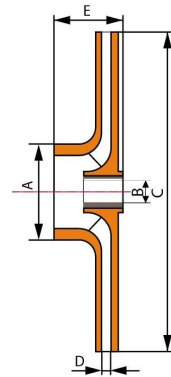

Impellers for pump

Product Code	A	B	C	D	E	Material
PI004P	32.0	10.0	120.0	4.0	20.5	PPO+Brass

Product Code	A	B	C	D	E	Material
PI005P	37.0	12.0	115.0	3.1	28.0	PPO+Brass

Product Code	A	B	C	D	E	Material
PI006P-1	40.5	14.0	126.0	4.0	29.5	PPO+Brass
PI006P-2	40.5	14.0	126.0	5.0	29.5	PPO+Brass

Product Code	A	B	C	D	E	Material
PI007P	37.4	M8	114.0	2.5	29.5	PPO+Brass

Product Code	A	B	C	D	E	Material
PI008C	46.0	M10	130.0	3.8	31.7	PC+Brass

ISO9001& TS16949