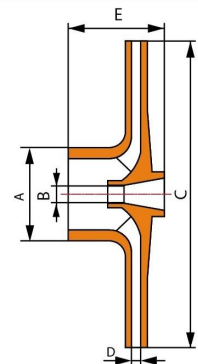

Impellers for pump

Product Code	A	B	C	D	E	Material
PI004P	32.0	10.0	120.0	4.0	20.5	PPO+Brass

Product Code	A	B	C	D	E	Material
PI005P	37.0	12.0	115.0	3.1	28.0	PPO+Brass

Product Code	A	B	C	D	E	Material
PI006P-1	40.5	14.0	126.0	4.0	29.5	PPO+Brass
PI006P-2	40.5	14.0	126.0	5.0	29.5	PPO+Brass

Product Code	A	B	C	D	E	Material
PI007P	37.4	M8	114.0	2.5	29.5	PPO+Brass

Product Code	A	B	C	D	E	Material
PI008C	46.0	M10	130.0	3.8	31.7	PC+Brass

ISO9001& TS16949