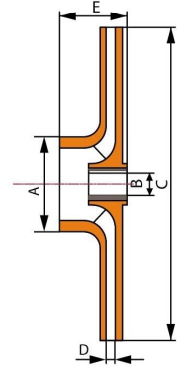

Impellers for pump

Product Code	A	B	C	D	E	Material
PI004P	32.0	10.0	120.0	4.0	20.5	PPO+Brass

Product Code	A	B	C	D	E	Material
PI005P	37.0	12.0	115.0	3.1	28.0	PPO+Brass

Product Code	A	B	C	D	E	Material
PI006P-1	40.5	14.0	126.0	4.0	29.5	PPO+Brass
PI006P-2	40.5	14.0	126.0	5.0	29.5	PPO+Brass

Product Code	A	B	C	D	E	Material
PI007P	37.4	M8	114.0	2.5	29.5	PPO+Brass

Product Code	A	B	C	D	E	Material
PI008C	46.0	M10	130.0	3.8	31.7	PC+Brass

ISO9001& TS16949