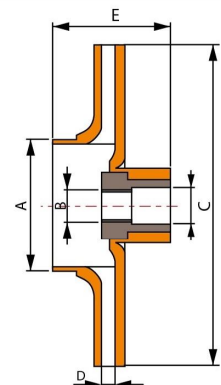

Impellers for pump

Product Code	A	B	C	D	E	Material
PI004P	32.0	10.0	120.0	4.0	20.5	PPO+Brass

Product Code	A	B	C	D	E	Material
PI005P	37.0	12.0	115.0	3.1	28.0	PPO+Brass

Product Code	A	B	C	D	E	Material
PI006P-1	40.5	14.0	126.0	4.0	29.5	PPO+Brass
PI006P-2	40.5	14.0	126.0	5.0	29.5	PPO+Brass

Product Code	A	B	C	D	E	Material
PI007P	37.4	M8	114.0	2.5	29.5	PPO+Brass

Product Code	A	B	C	D	E	Material
PI008C	46.0	M10	130.0	3.8	31.7	PC+Brass

ISO9001& TS16949